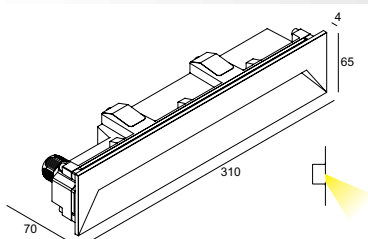

Logic W L

Logic W S

BOX 110-135

LOGIC W L F

304 32 02 83

◇ = A / N / W

INCL. 1 x GLASS SBL

INCL. 1 x LED CLUSTER 9,5W / 3000K / 1270lm

INCL. LED POWER SUPPLY 350mA-DC

INCL. 1 x PG11

110-240V / 50-60Hz

◇ CE 1.0 IP65

REQUIREMENTS

CONCRETE BOX 191

or

CONCRETE PACK LOGIC W L

BOX 110-135

LOGIC W L

304 32 01 83

◇ = A / N / W

INCL. 1 x GLASS SBL

INCL. 1 x LED CLUSTER 9,5W / 3000K / 1270lm

INCL. LED POWER SUPPLY 350mA-DC

INCL. 1 x PG11

110-240V / 50-60Hz

◇ CE 1.0 IP65

REQUIREMENTS

CONCRETE BOX 191

or

CONCRETE PACK LOGIC W L

BOX 115-140

LOGIC W S

304 33 01 83

◇ = A / N / W

INCL. 1 x PC SBL

INCL. 1 x POWERLED 6,2W / 3000K / 703lm

INCL. LED POWER SUPPLY 350mA-DC

INCL. 1 x PG11

110-240V / 50-60Hz

◇ CE 1.0 IP65

REQUIREMENTS

CONCRETE BOX 192

or

CONCRETE PACK LOGIC W S