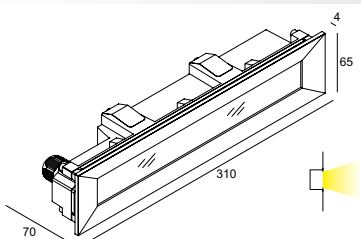

### OPTIONS

CONCRETE BOX 188  
LED POWER SUPPLY 24V-DC

Logic W L

Logic W S

BOX 110-135

**LOGIC W L F**

**304 32 02 83**

◇ = A / N / W