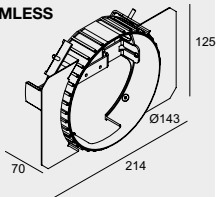

FULL INFO / PAG TEC

Requirements

MOUNTING KIT SKELP TRIMLESS 202 15 61 972

152 x 100 max:25

0,4