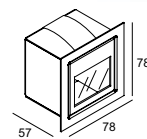

Heli 1

64 x 71 x 85

HELI 1 WHITE ◊

202 31 00 ◊

◊ = ANO

INCL. 1 x HELI 1 GLASS SBL
G4 / 12V / EXCL. TRANSFO

⇒ 1 x QT9 max.20W

◊ ◊ CE 0,2 IP20 (0,1)

OPTIONS

PLASTERKIT 115
CONCRETE BOX 115
TRANSFO

64 x 71 x 85

HELI 1 SCREEN ◊

202 31 10 ◊

◊ = ANO

INCL. 1 x HELI 1 GLASS
G4 / 12V / EXCL. TRANSFO

⇒ 1 x QT9 max.20W

◊ ◊ CE 0,2 IP20 (0,1)

OPTIONS

PLASTERKIT 115
CONCRETE BOX 115
TRANSFO