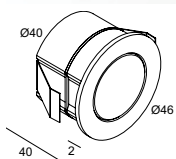

**CONTROL GEAR**

LED POWER SUPPLY  
ALL INFO ON FOLD-OUT COVER

Leds C®

41 x 38

**LEDS C R ST NW** ◇

**302 20 34** ◇

◇ = ANO

INCL.1 x POWERLED WHITE [A] 1,1W / 4000K ●