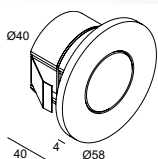

**CONTROL GEAR**

LED POWER SUPPLY  
ALL INFO ON FOLD-OUT COVER

Leds C®

41 x 38

**LEDS C R ST NW** ◇

**302 20 34** ◇

◇ = ANO

INCL.1 x POWERLED WHITE [A] 1,1W / 4000K ●