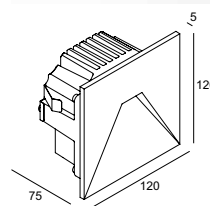

BOX 110-135

LOGIC W L F

304 32 02 83

◇ = A / N / W

INCL. 1 x GLASS SBL

INCL. 1 x LED CLUSTER 9,5W / 3000K / 1270lm

INCL. LED POWER SUPPLY 350mA-DC

INCL. 1 x PG11

110-240V / 50-60Hz

◇ CE 1.0 IP65

REQUIREMENTS

CONCRETE BOX 191

or

CONCRETE PACK LOGIC W L

BOX 110-135

LOGIC W L

304 32 01 83

◇ = A / N / W

INCL. 1 x GLASS SBL

INCL. 1 x LED CLUSTER 9,5W / 3000K / 1270lm

INCL. LED POWER SUPPLY 350mA-DC

INCL. 1 x PG11

110-240V / 50-60Hz

◇ CE 1.0 IP65

REQUIREMENTS

CONCRETE BOX 191

or

CONCRETE PACK LOGIC W L

BOX 115-140

LOGIC W S

304 33 01 83

◇ = A / N / W

INCL. 1 x PC SBL

INCL. 1 x POWERLED 6,2W / 3000K / 703lm

INCL. LED POWER SUPPLY 350mA-DC

INCL. 1 x PG11

110-240V / 50-60Hz

◇ CE 1.0 IP65

REQUIREMENTS

CONCRETE BOX 192

or

CONCRETE PACK LOGIC W S