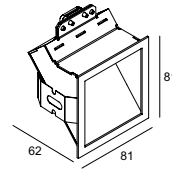

CONTROL GEAR

LED POWER SUPPLY  
ALL INFO ON FOLD-OUT COVER

<b>TRANSFO 50W</b> 200 46 06	86 x 31 x 20
<b>TRANSFO 100W</b> 200 46 10	107 x 35 x 21

Heli 1 LED

75 x 75 x 60

**HELI 1 LED NW** ◇

202 04 34 ◇

◇ = A / W